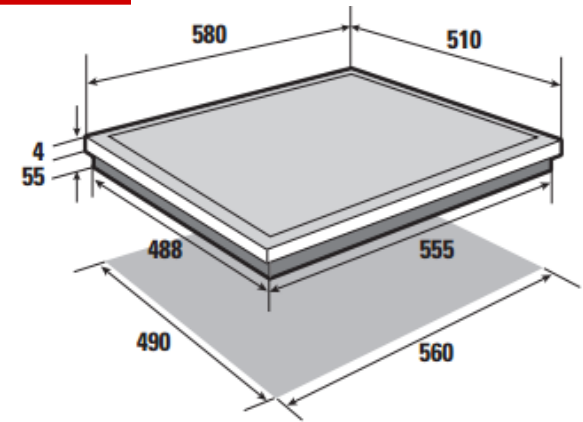

## DIMENSIONS

- Dimension of overall product (mm): H59 x W580 x D510
- Built in dimensions: H55 x W560 x D488
- Net weight (kg):
- Gross weight (kg):