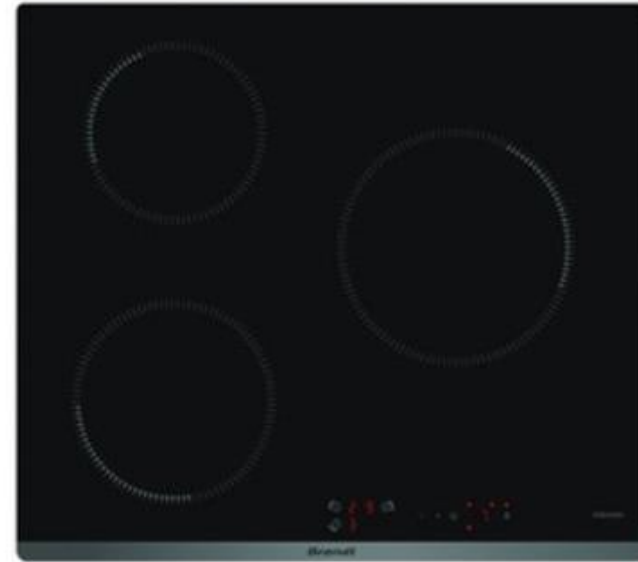

60CM 3 ZONE INDUCTION HOB BPI6309B

Brandt

Whatever today brings.

SPECIFICATIONS

Structure

- Vitroceramic glass
- 60cm
- 3 cooking zones
- Touch sensitive controls
- Can be flush integrated

Features

- Pack 10 safety features
- Cooking positions: 10 + P
- 3 timers 1 to 99 minutes

Cooking zones descriptions

- Position of heating element:
- Dimension of heating element:
- Max power of heating element:

Zone 1

Front left
18cm
2.8kW

Zone 2

Rear left
16cm
2kW

Zone 3

Right
21cm
3.1kW