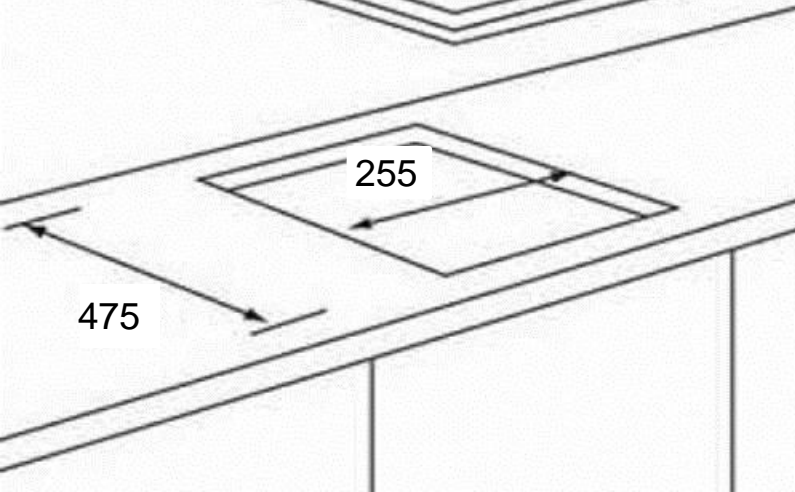

30CM 2 ZONES GAS HOB TG1432B

Brandt

Picture non-obligatory

- 30cm Gas Hob
- Black Tempered Glass
- Brass Burners
- Top: Triple Ring Burner – 2.5kw
- Bottom: Triple Ring Burner – 2kw
- Battery Ignition (Size D)
- Frontal Knobs Control
- Cast Iron Grid
- Total Safety Gas Cut-off
- Dimensions in mm:
 - Actual: W290 x D510
 - Built in: W255 x D475