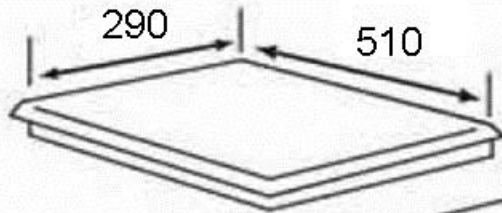

30CM 2 ZONES GAS HOB TG1432B

Brandt

Picture non-obligatory

- 30cm Gas Hob
- Black Tempered Glass
- Brass Burners
- Top: Triple Ring Burner – 2.5kw
- Bottom: Triple Ring Burner – 2kw
- Battery Ignition (Size D)
- Frontal Knobs Control
- Cast Iron Grid
- Total Safety Gas Cut-off
- Dimensions in mm:
 - Actual: W290 x D510
 - Built in: W255 x D475